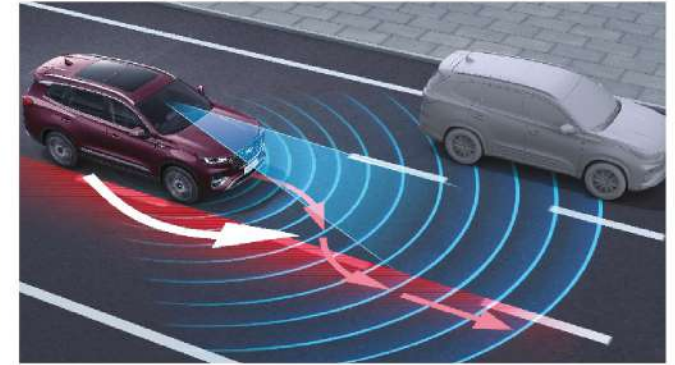

YOUR SAFE SPACE

The **Tiggo 8 pro** is fully equipped with safety features that make your everyday rides easier.

Rear Cross Traffic Alert

High Beam Control

UNLOCK THE NEW ERA OF SAFETY

Blind Spot Detection

Autonomous Emergency Braking

Lane Departure Warning

Door Opening Warning

Forward Collision Warning

Adaptive Cruise Control

The **Tiggo 8 pro** is equipped with guard-ring type 6 airbags to provide full protection in event of collision. It has front and side airbags for the driver and front passenger as well as overlong side curtain airbags to protect the cabin's interior.