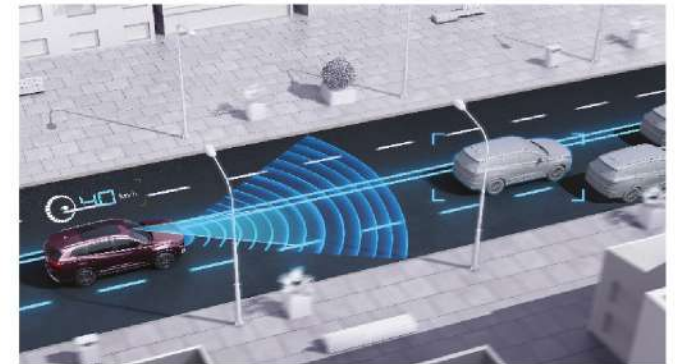

YOUR SAFE SPACE

The **Tiggo 8 pro** is fully equipped with safety features that make your everyday rides easier.

Rear Cross Traffic Alert

High Beam Control

UNLOCK THE NEW ERA OF SAFETY

Blind Spot Detection

Autonomous Emergency Braking

Lane Departure Warning

Door Opening Warning

Forward Collision Warning

Adaptive Cruise Control

The **Tiggo 8 pro** is equipped with guard-ring type 6 airbags to provide full protection in event of collision. It has front and side airbags for the driver and front passenger as well as overlong side curtain airbags to protect the cabin's interior.