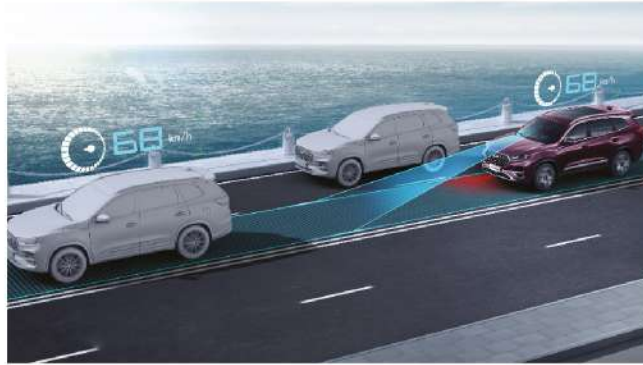

YOUR SAFE SPACE

The **Tiggo 8 pro** is fully equipped with safety features that make your everyday rides easier.

Rear Cross Traffic Alert

High Beam Control

UNLOCK THE NEW ERA OF SAFETY

Blind Spot Detection

Autonomous Emergency Braking

Lane Departure Warning

Door Opening Warning

Forward Collision Warning

Adaptive Cruise Control

The **Tiggo 8 pro** is equipped with guard-ring type 6 airbags to provide full protection in event of collision. It has front and side airbags for the driver and front passenger as well as overlong side curtain airbags to protect the cabin's interior.